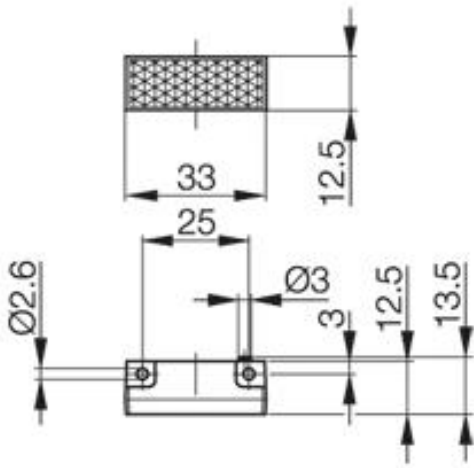

Accessories: Reflector BOS R-27

Common Data

Version
Usable with
Ambient temperature

reflector, rectangular
for retroreflective
0...+50°C

Mechanical Data

Measurements WxHxD or Dia x D
Material
Mounting

33x13,5x12,5
PMMA
adhesive