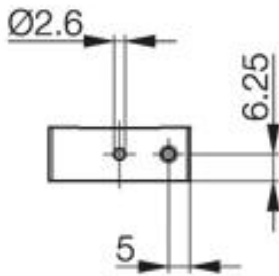

Accessories: Reflector BOS R-27

Common Data

Version
Usable with
Ambient temperature

reflector, rectangular
for retroreflective
0...+50°C

Mechanical Data

Measurements WxHxD or Dia x D
Material
Mounting

33x13,5x12,5
PMMA
adhesive

PX2060

Datasheet number::

Definitions see general catalog.
If not otherwise noted, ratings according to
IEC 60947-5-2 (DIN EN60947-5-2)

Balluff GmbH
Schurwaldstrasse 9
73765 Neuhausen a.d.F.
Phone (07158) 173-0 Fax (07158) 5010

Datenblatt by CD-ROM - 04/2007

BALLUFF
sensors worldwide